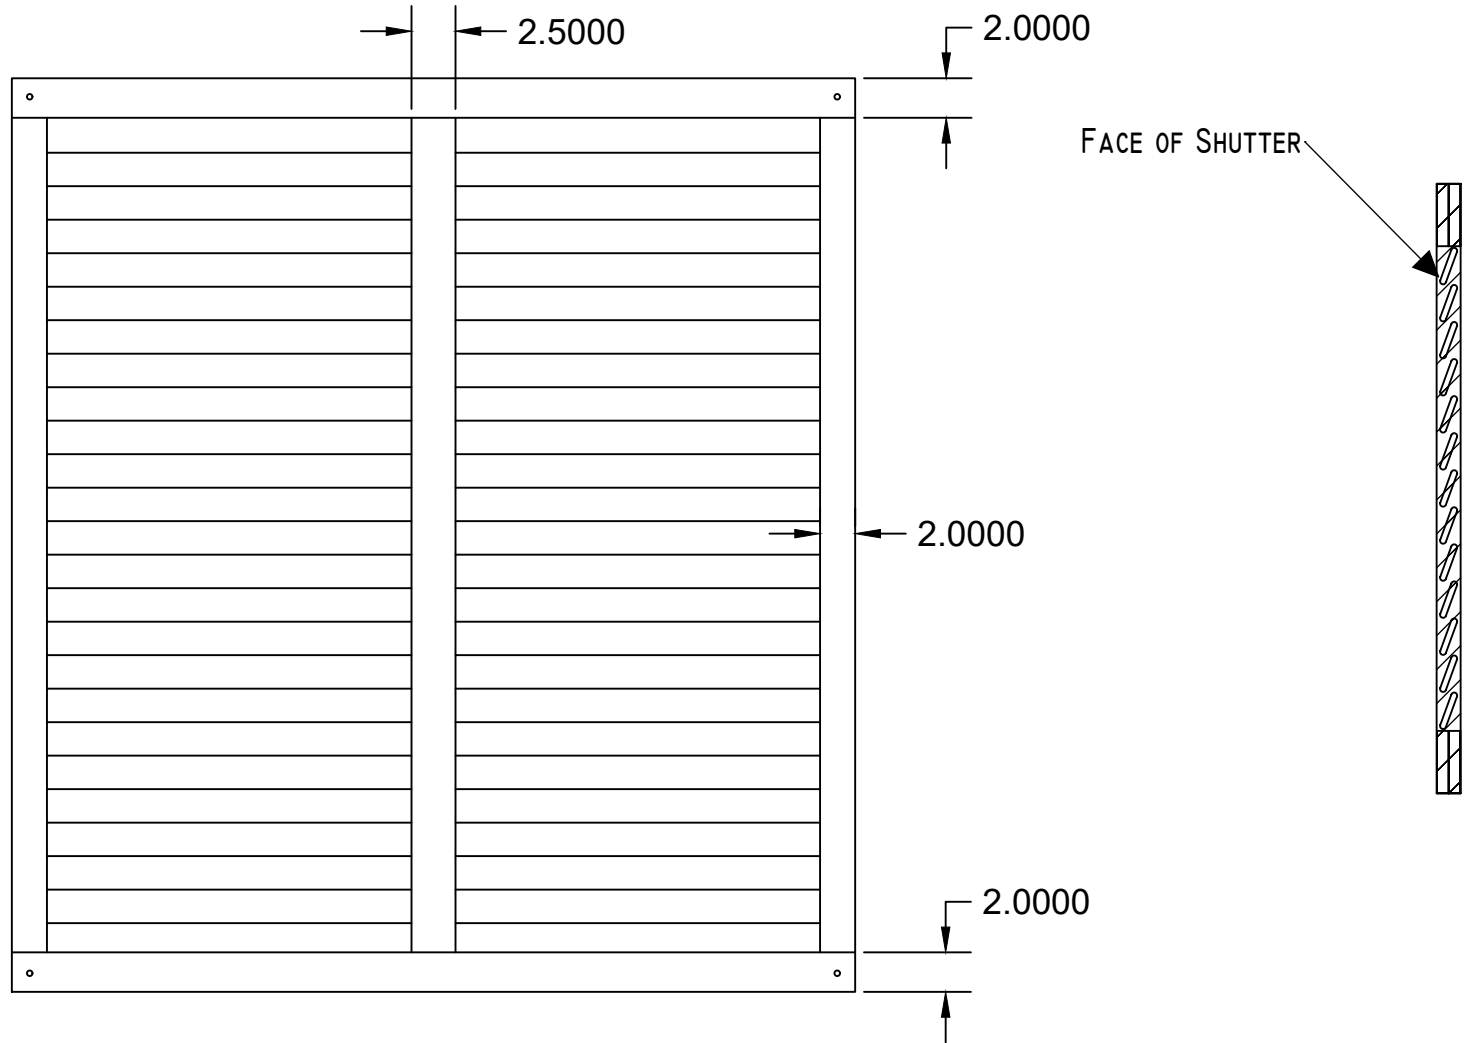

Notes

Style Bahama
 Series Aluminum Semi-Privacy
 Shutter Thickness 1.25"
 Louver Size 2"
 Louver Angle 20 Degrees
 Louver Spacing 1.9"
 Top Rail 2"
 Bottom Rail 2"

	ALUMINUM BAHAMA 2" SEMI-PRIVACY		DRAWN	DATE 4/10/23
	WWW.NEWHORIZONSHUTTERS.COM		CHECKED	SHEET 1 OF 1
	All units IPS		APPROVED	